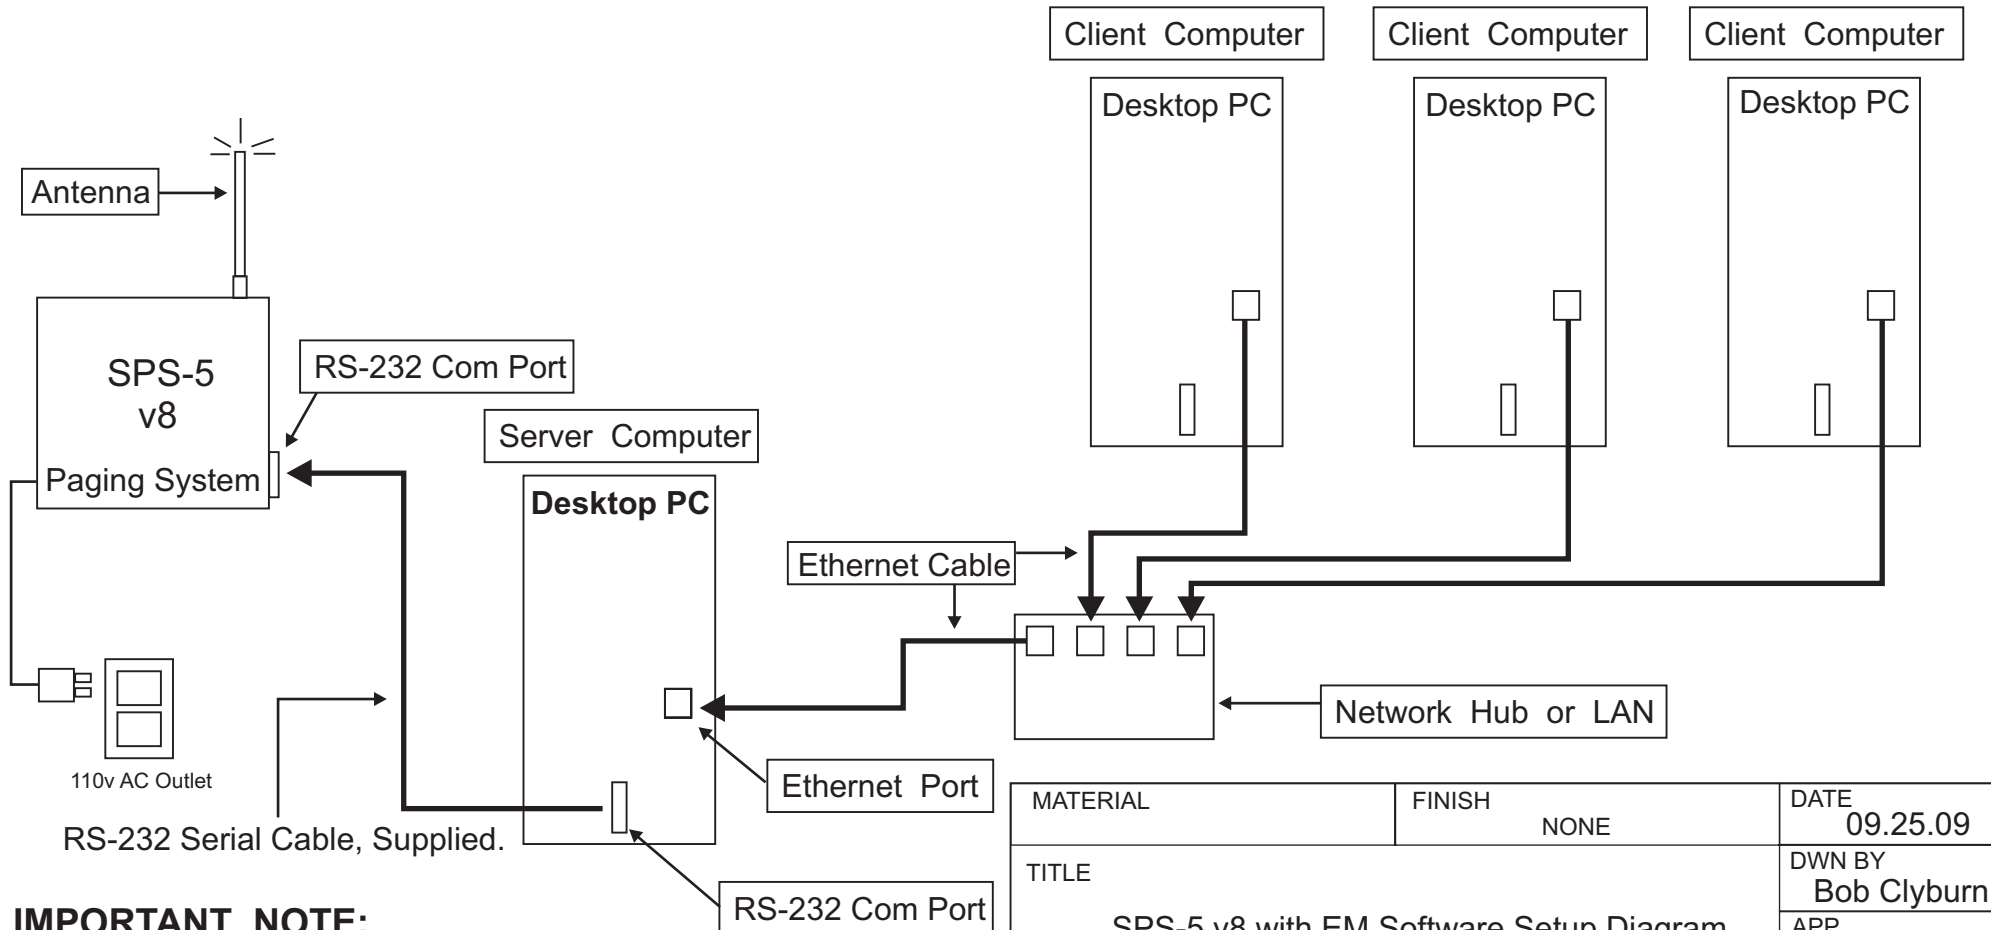

# SPS-5 v8 Paging System with WaveWare Enterprise Messaging Software Setup Diagram

WaveWare Enterprise Messaging Software is a Server / Client Software Package.

**NOTE:**

The "Unlimited Client" version offers the ability to send a paging message thru a Web Browser, instead of installing a Client on all computers, BUT IIS Must be turned OFF.