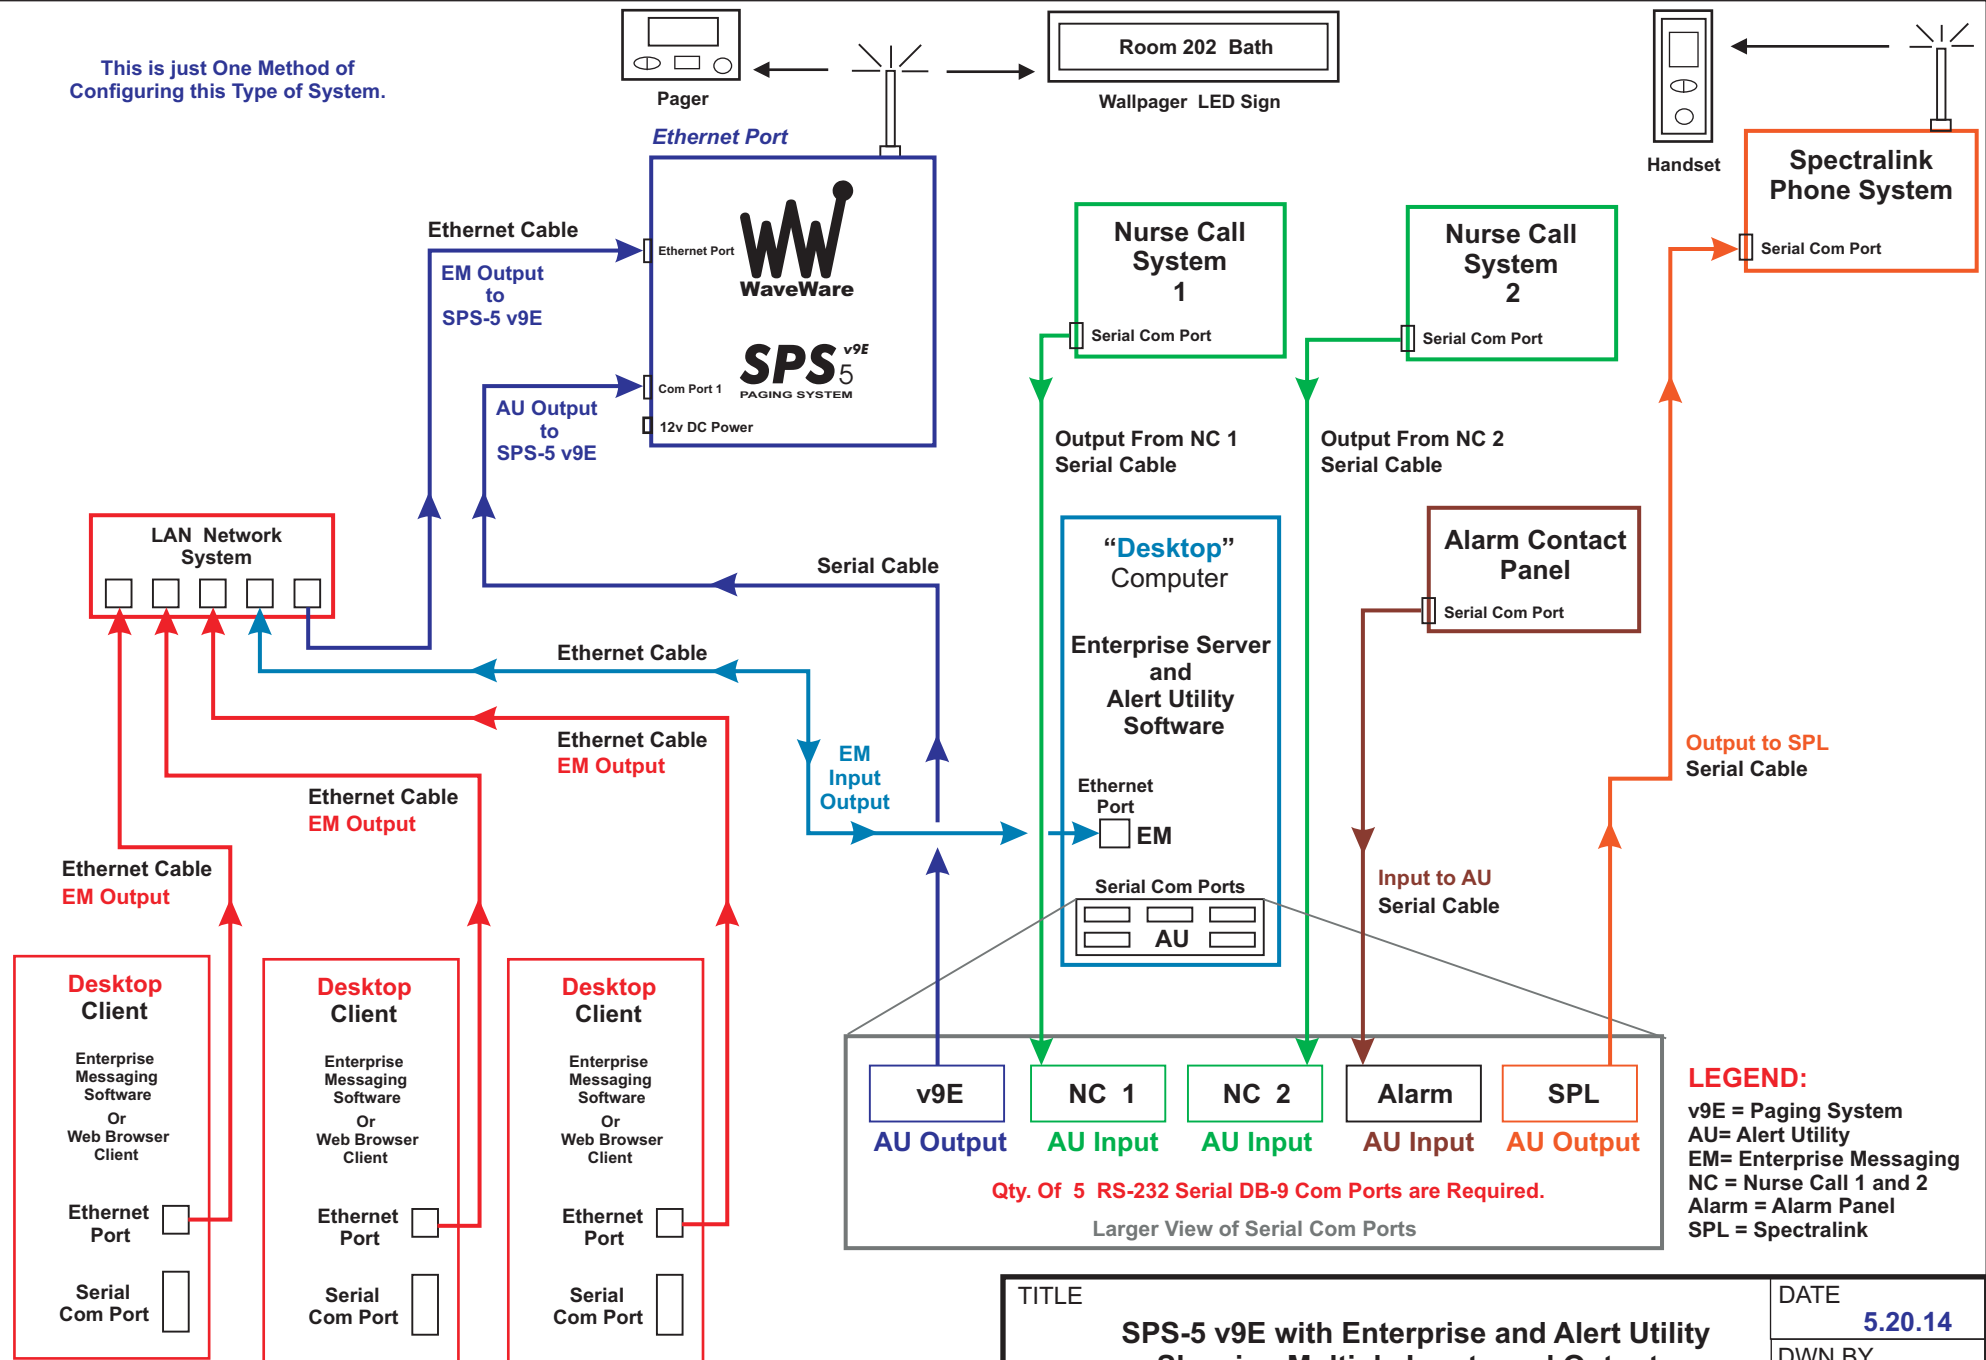

This is just One Method of Configuring this Type of System.

IMPORTANT NOTES:

WaveWare ONLY Supports "Desktop" Pc's using Windows XP Pro Sp3 and Windows 7 Pro Sp1 Os's
WaveWare does NOT Support any Servers or Server Os's, No Virtual Machines or Terminals.
WaveWare does NOT Support Multiple User Log-ins and we Require Admin Privileges.

TITLE		DATE	
SPS-5 v9E with Enterprise and Alert Utility Showing Multiple Inputs and Outputs		5.20.14	
		DWN BY Bob Clyburn	
WAVEWARE TECHNOLOGIES GARLAND, TEXAS 972-479-1702		DWG. NUMBER	
		REV. 3	