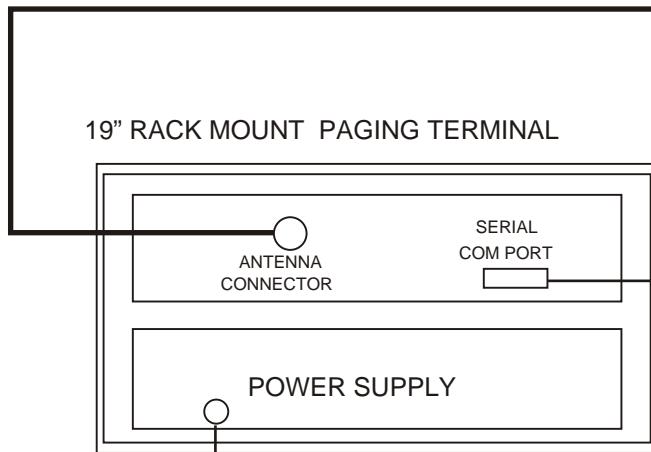

PT- 5000- KW Installation Diagram

19" RACK MOUNT PAGING TERMINAL

FRONT VIEW

ANTENNA

COAX

NURSE CALL SYSTEM

SERIAL
COM PORT

SERIAL CABLE

19" RACK MOUNT PAGING TERMINAL

ANTENNA
CONNECTOR

SERIAL
COM PORT

POWER SUPPLY

REAR VIEW

A/C OUTLET

POWER CORD

<p>TOLERANCES</p> <p>DECIMAL +/- .015</p> <p>HOLES +/- .002</p> <p>ANGLES +/- 1/2 °</p>		MATERIAL	FINISH NONE	DATE 10-1-04
		<p>TITLE</p> <p>PT-5000-KW INSTALLATION DIAGRAM</p>		
SCALE None	FIRST USED	<p>WAVEWARE TECHNOLOGIES</p> <p>DALLAS, TEXAS</p> <p>972-479-1702</p>	DWG. NUMBER	REV. 1