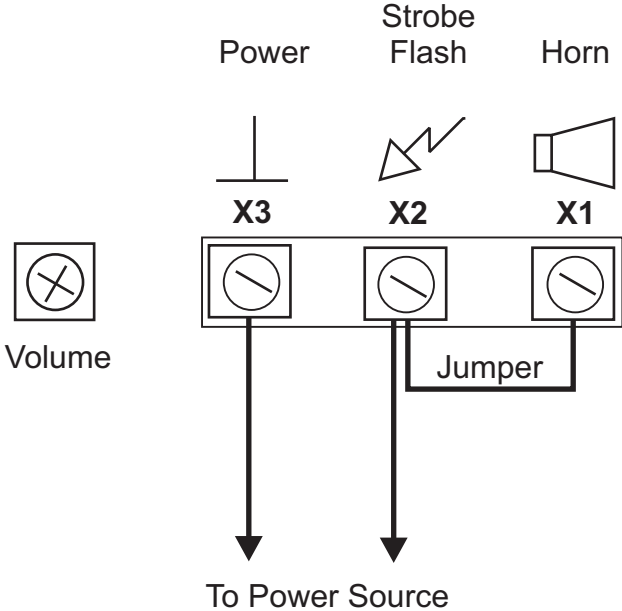

# Model 421 Strobe and Horn Combo

## Strobe Light Terminal Block (3 Terminals)

TITLE		DWN BY	
Horn and Strobe Combo		Bob Clyburn	
Wire Connection and Volume Control Information		DATE	
		4.12.13	
WAVEWARE TECHNOLOGIES, INC. Garland, Texas USA 972-479-1702		DWG. NUMBER	REV.
			1