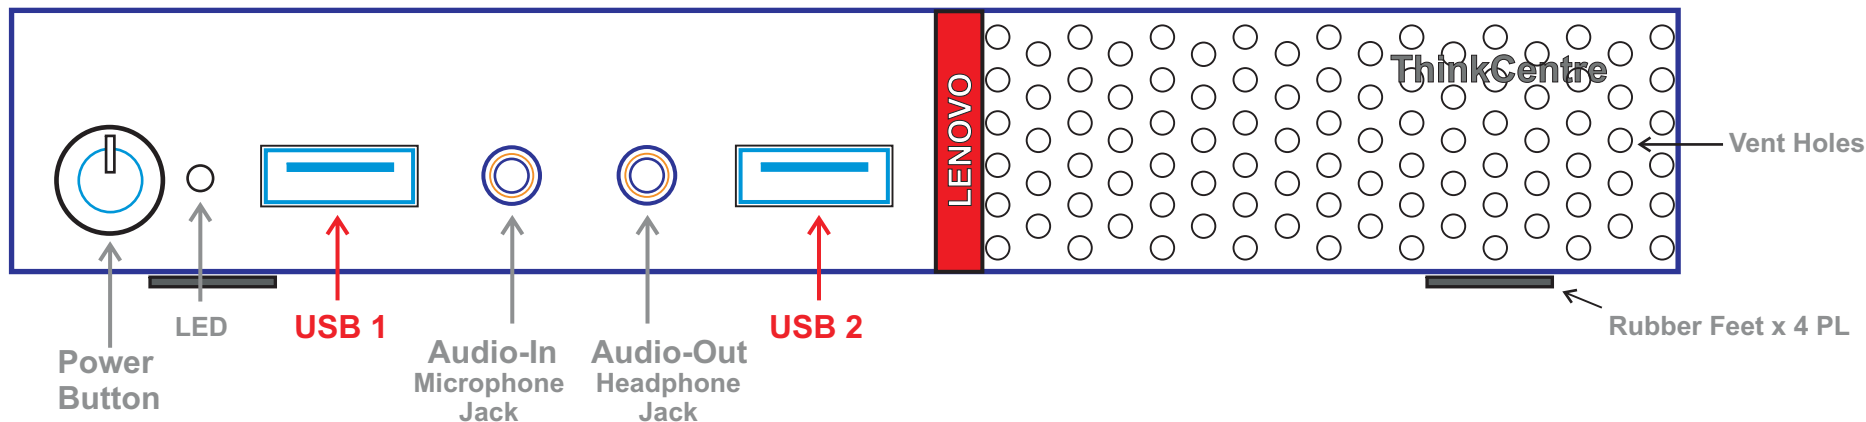

Lenovo - ThinkCentre

USB Port Locations and Number Sequence

Front View

Rear View

Note:

For use with:

- The WaveWare **SNAP** (Serial Network Alert Processor) **Standard** Model
- The WaveWare **STG** (SIP to TAP Gateway) For Both Rauland 5 and the 5K NC
- The WaveWare **MARS** (Mobile Alert Response System)
- The WaveWare **RMS** (Responder 5000 Messaging Server) For Rauland 5K NC