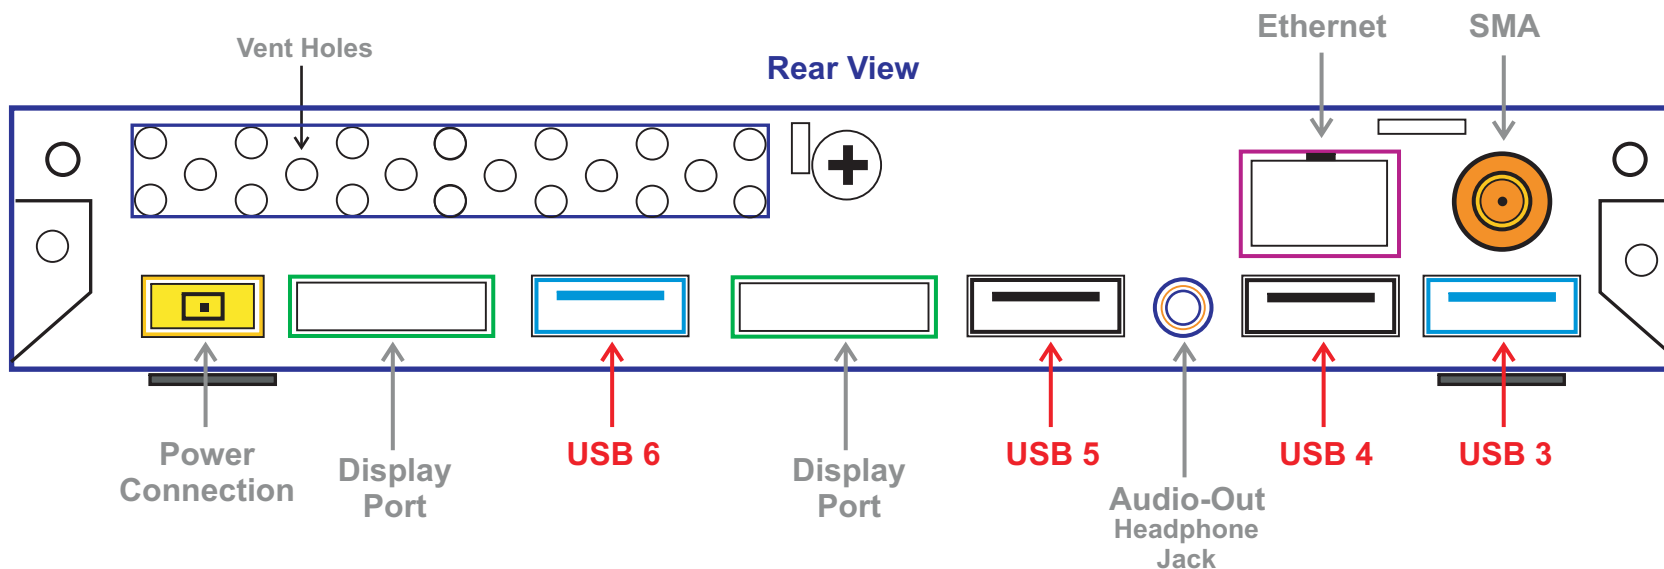

Lenovo - ThinkCentre

USB Port Locations and Number Sequence

Front View

Rear View

Note:

For use with:

- The WaveWare **SNAP** (Serial Network Alert Processor) **Standard** Model
- The WaveWare **STG** (SIP to TAP Gateway) For Both Rauland 5 and the 5K NC
- The WaveWare **MARS** (Mobile Alert Response System)
- The WaveWare **RMS** (Responder 5000 Messaging Server) For Rauland 5K NC