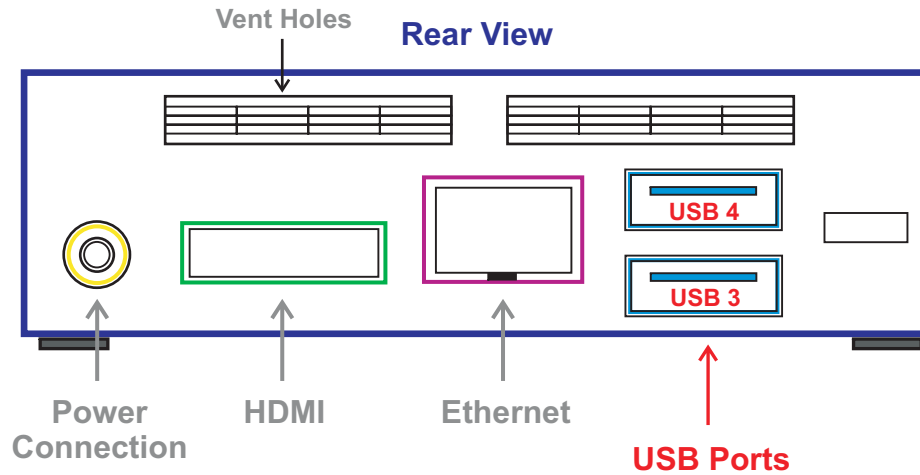

Intel NUC

USB Port Locations and Number Sequence

Front View

Rear View

Note:

For use with:

- The WaveWare **SNAP** (Serial Network Alert Processor) **Standard** Model
- The WaveWare **STG** (SIP to TAP Gateway) For Both Rauland 5 and the 5K NC
- The WaveWare **MARS** (Mobile Alert Response System)
- The WaveWare **RMS** (Responder 5000 Messaging Server) For Rauland 5K NC