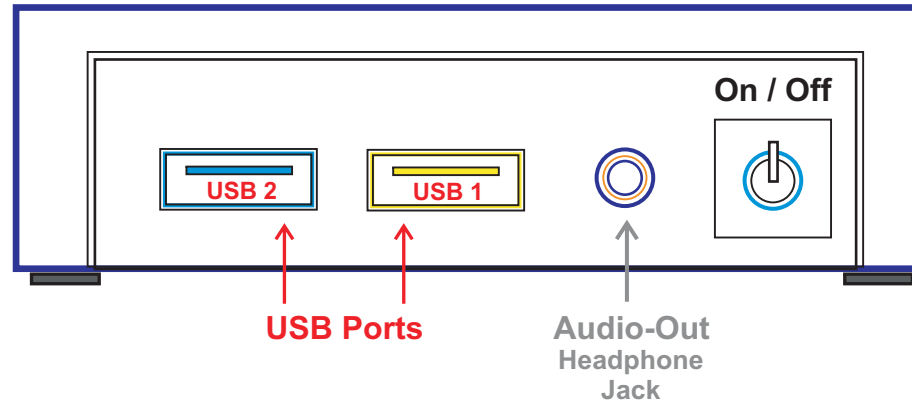

Intel NUC

USB Port Locations and Number Sequence

Front View

Rear View

Note:

For use with:

- The WaveWare **SNAP** (Serial Network Alert Processor) **Standard** Model
- The WaveWare **STG** (SIP to TAP Gateway) For Both Rauland 5 and the 5K NC
- The WaveWare **MARS** (Mobile Alert Response System)
- The WaveWare **RMS** (Responder 5000 Messaging Server) For Rauland 5K NC